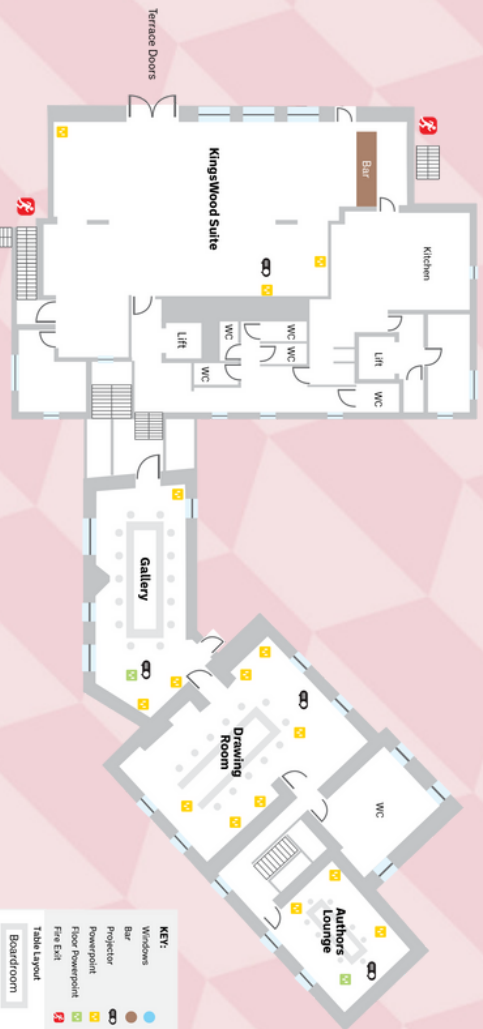

A modern meeting room with a long wooden table, black leather chairs, and a large chandelier. The room features dark grey walls, a fireplace, and a large window. The text "THE ADDRESS CITYWEST" is overlaid at the top.

		m			ft			
		Length	Width	Area	Length	Width	Area	
Location								
Level 2		5	10	47	15	34	510	
		Boardroom	U-Shape	Banquet	Cabaret	Theatre	Reception	Classroom
		15	18	40	30	40	80	20

Drawing Room

Location	m			ft		
	Length	Width	Area	Length	Width	Area
Level 2	7	10	69	22	34	748
Boardroom	U-Shape	Banquet	Cabaret	Theatre	Reception	Classroom
12	18	-	-	25	70	15

KingsWood Suite

Location	m			ft		
	Length	Width	Area	Length	Width	Area
Level 2	10	15	153	33	50	1,650
Boardroom	U-Shape	Banquet	Cabaret	Theatre	Reception	Classroom
30	40	110	70	120	120	60

Authors Lounge

Location	m			ft		
	Length	Width	Area	Length	Width	Area
Level 2	4	5	24	15	18	261
Boardroom	U-Shape	Banquet	Cabaret	Theatre	Reception	Classroom
12	-	-	-	-	-	-

The Lodge

KEY:

- Windows
- Bar
- Projector
- Powerpoint
- Floor Powerpoint
- Fire Exit
- Table layout
- Boardroom
- u-Shape

THE
ADDRESS
CITYWEST

**An Address
like no other**

theaddresscitywest.com 353(0)1 461 9900