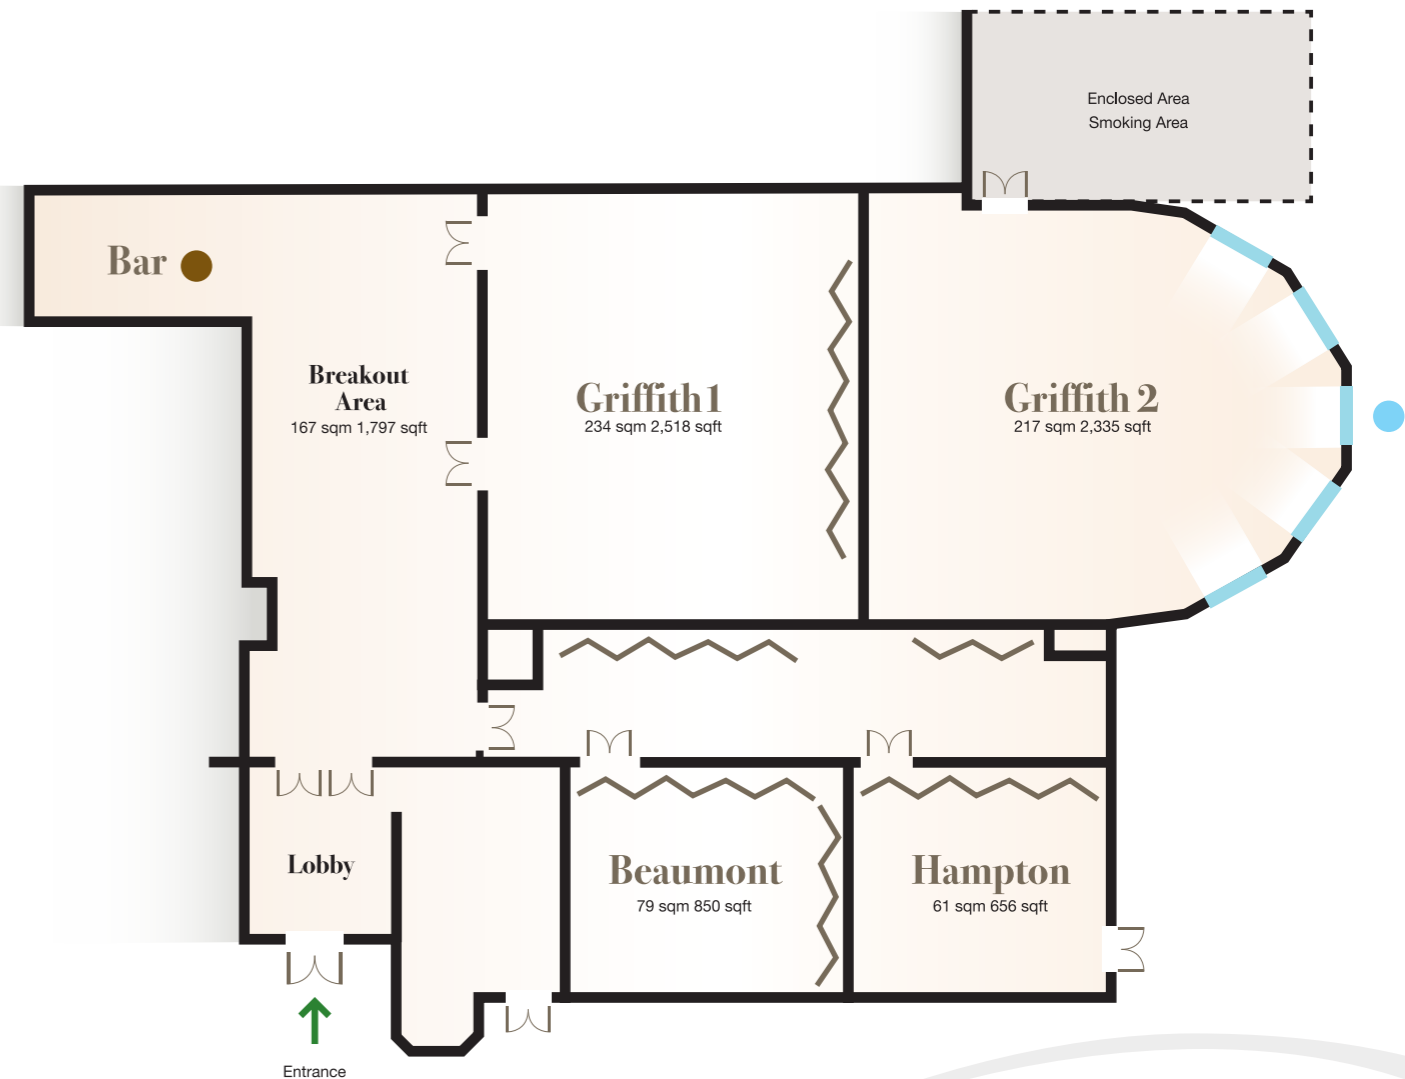

MEETINGS & EVENTS FLOOR PLANS

Event Space	CAPACITY:			SIZE:
	Theatre	Banquet	Classroom	
Collins				
Beaumont	65	50	25	850ft ²
Hampton	85	65	35	656ft ²
Griffith 1	235	175	95	2,518ft ²
Griffith 2	250	190	100	2,335ft ²
Beaumont & Hampton	150	115	60	1506ft ²
Griffith 1 & 2	485	365	195	4,853ft ²
The State Room	750	555	300	9,191ft ²